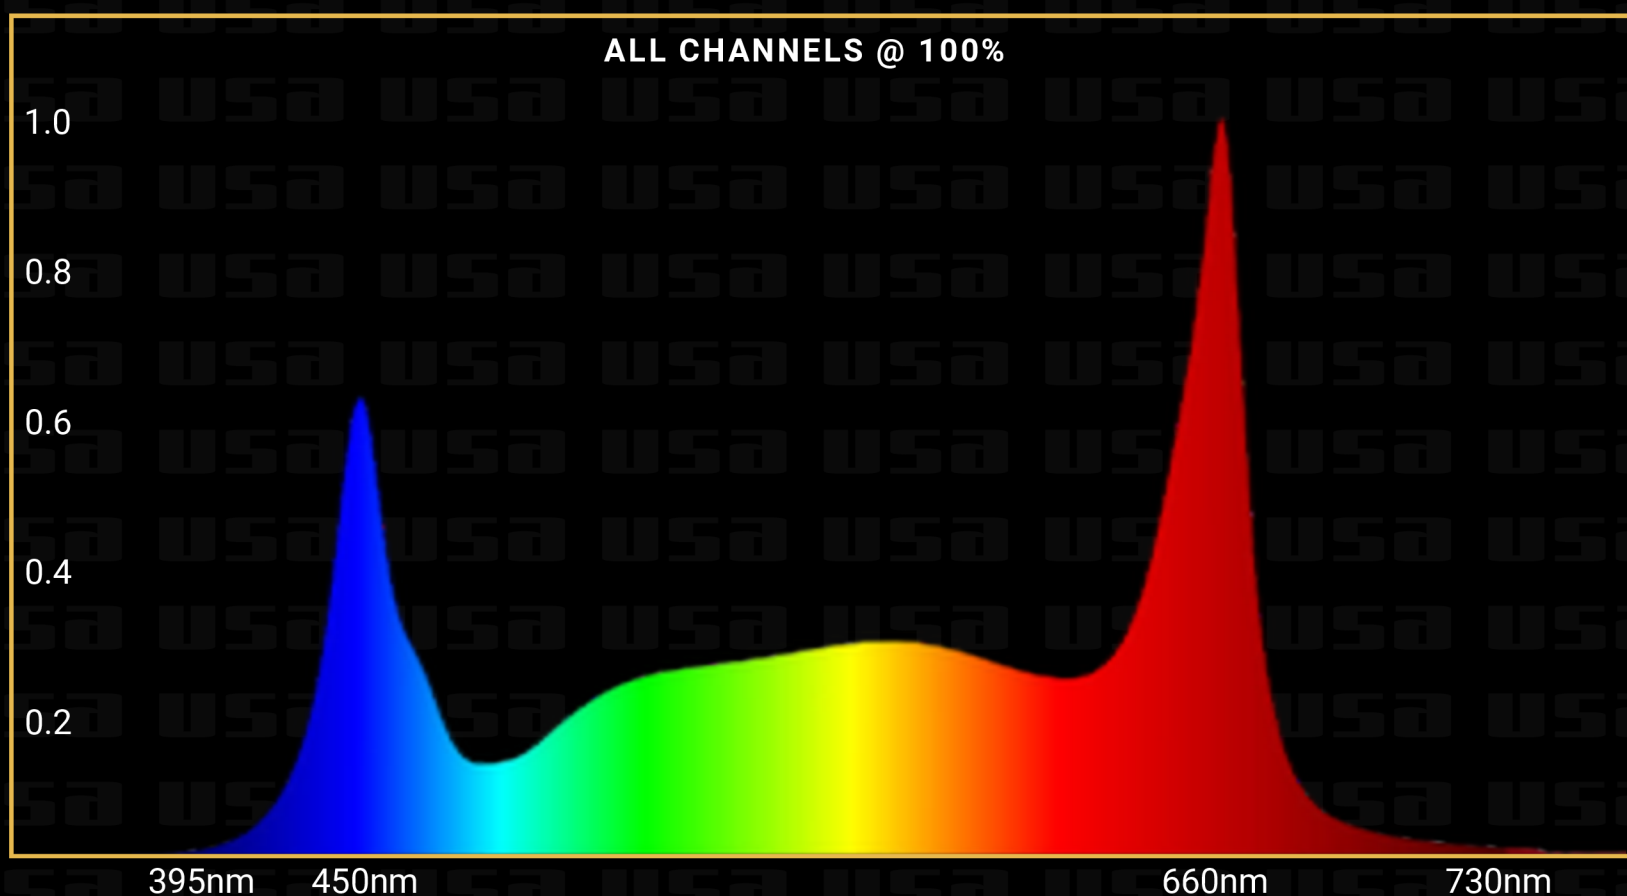

FULL SPECTRUM