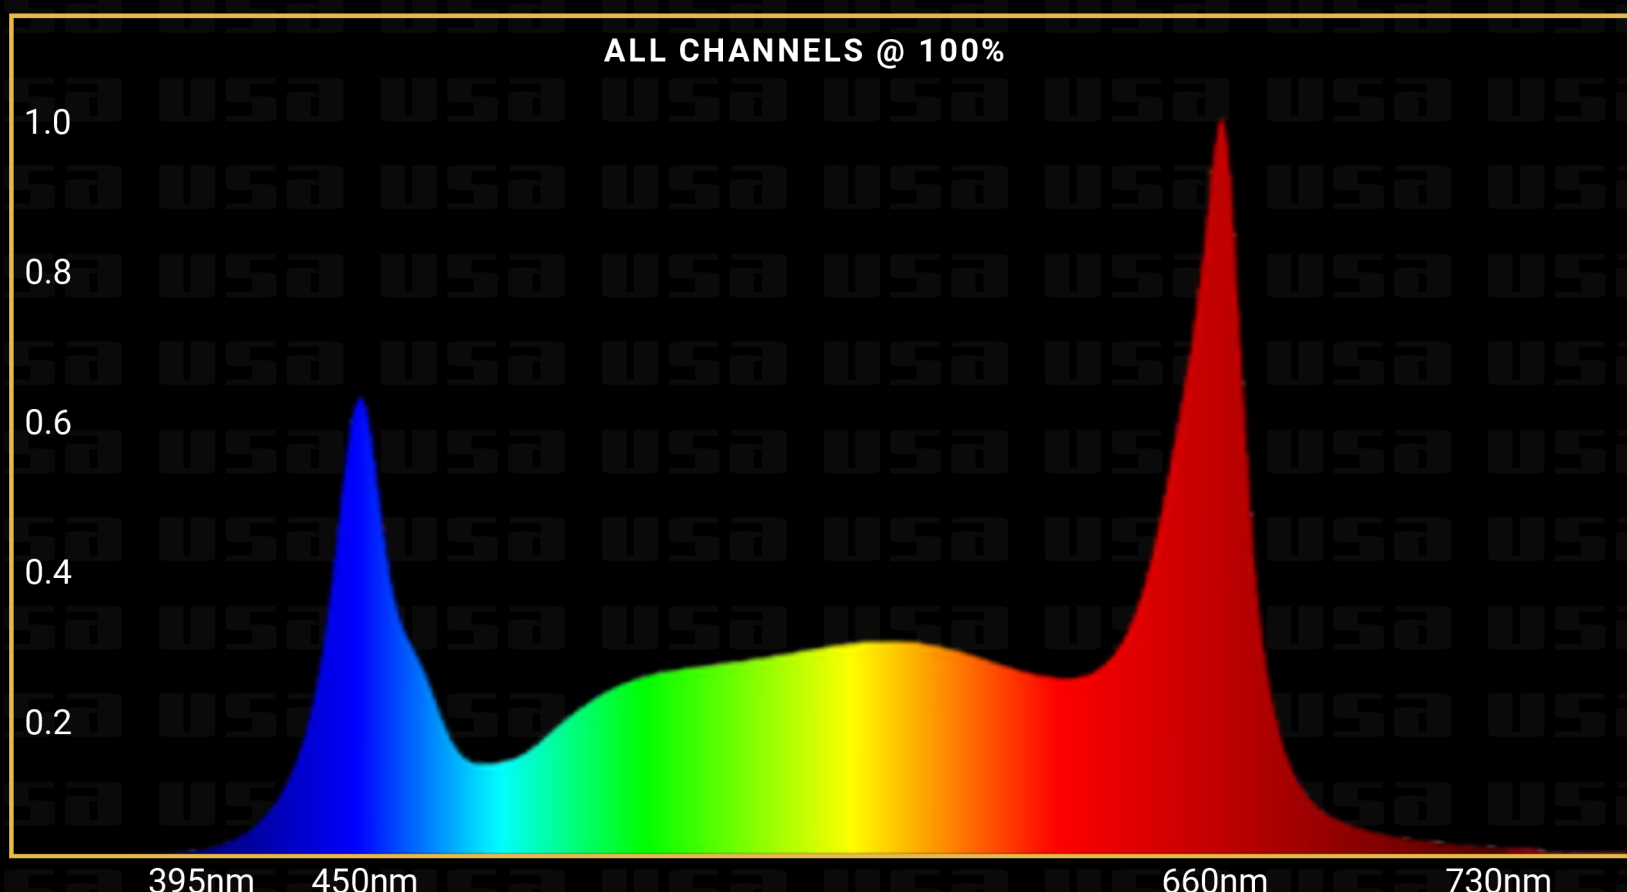

VESOL

LR-6 630W LED

The LR-6 630W LED allows for high performance lighting in vertical and low mounting applications. This powerful, full spectrum, 630 watt fixture is intended for experienced growers full-time use in the vegetative stage through the higher PFPD flower stage.

POWER	SPECTRUM	PERFORMANCE	AMPS / VOLTS	ACCESSORIES
630 Watts	Full Spectrum	PPE: 3.0 umol/s PPF: 1,900 umol/J	5.25A @ 120V 2.63A @ 240V 2.27A @ 277V	8FT AC Power Cable Dimming Cable Hanging Gear

PERFORMANCE

With a power consumption of 630 watts and an impressive output of 1,900 PPF (Photosynthetic Photon Flux), this fixture promises unparalleled efficiency (3.0) for commercial cannabis.

SPECTRUM

Our Full Spectrum offers light emission across the PAR 395-750nm wavelength range. We balance efficiency with quality of light to achieve the desired plant response and work environment.

FULL SPECTRUM

DIMENSIONS / WEIGHT