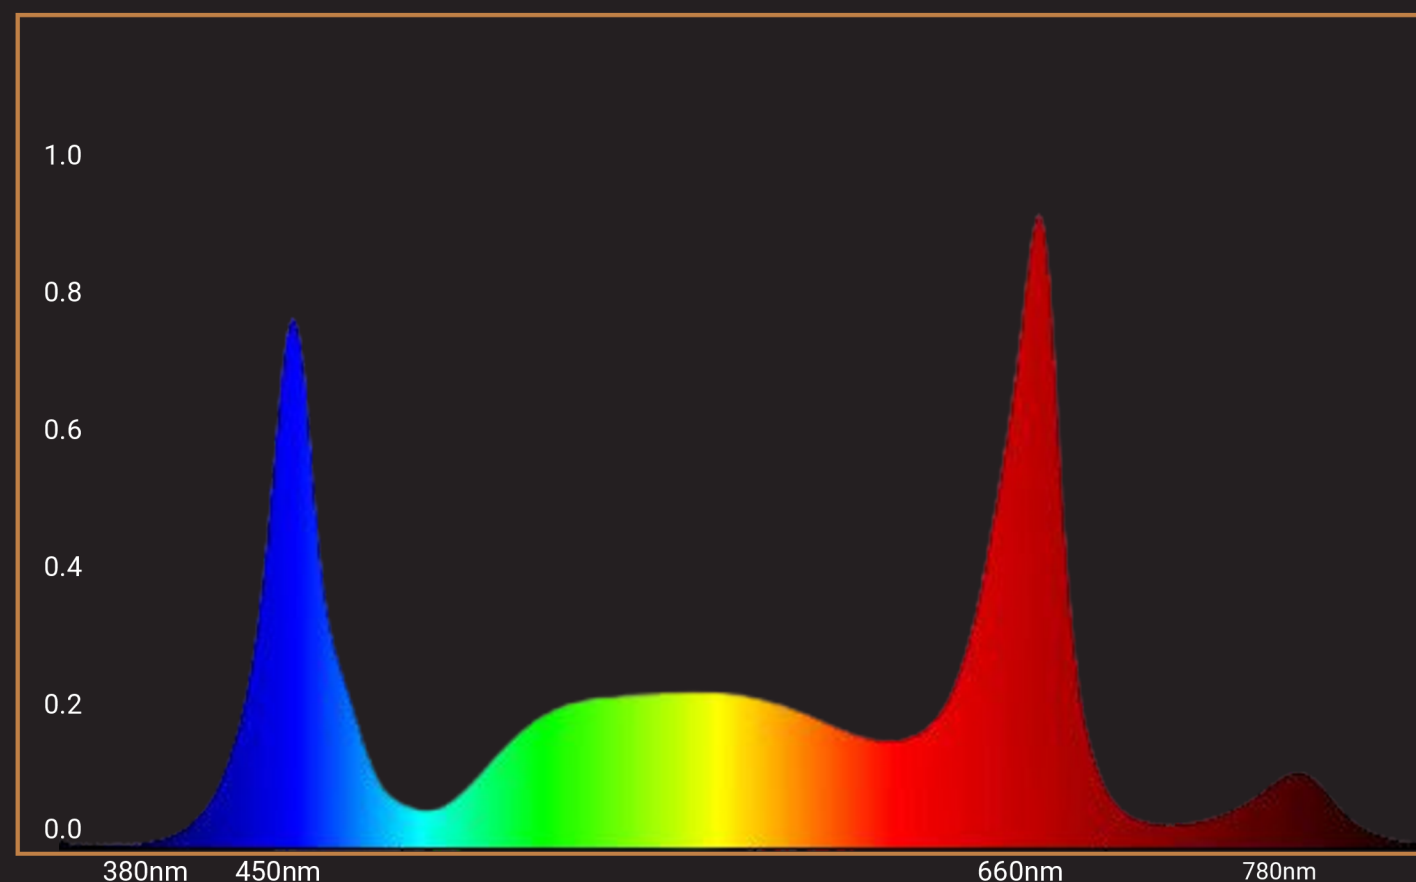

FULL SPECTRUM