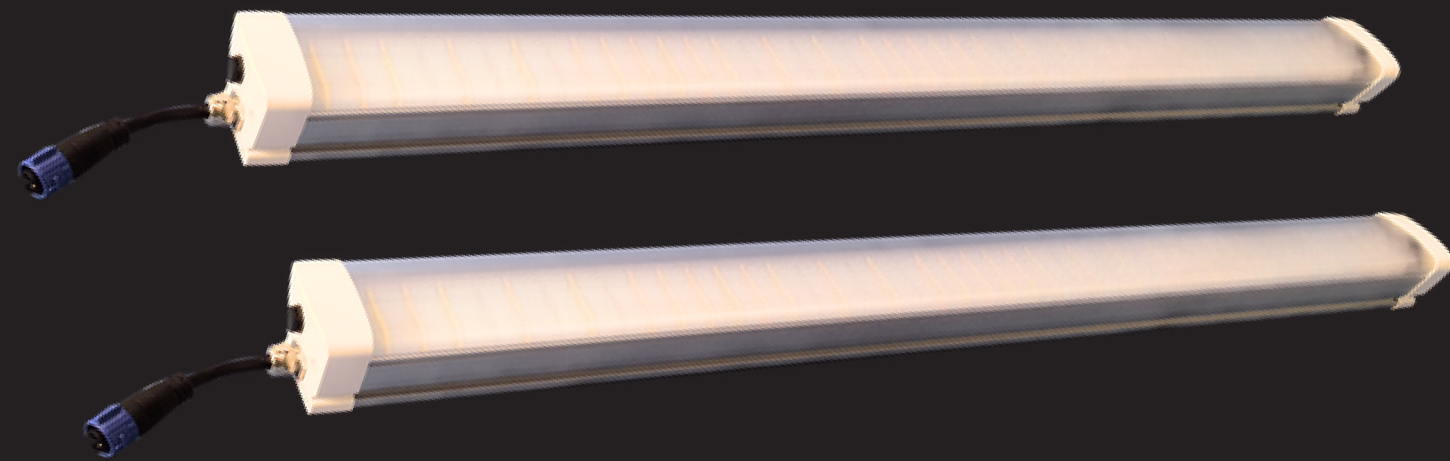

Evo GROW

Under Canopy 120w LED

The UCL 120w LED allows for high performance lighting in vertical and low mounting applications. This powerful, full-spectrum 120 watt light is intended for experienced growers full-time use in the vegetative stage through the higher PFPD flower stage.

PERFORMANCE

PPE: 3.0 umol/s
PPF: 360 umol/J

SPECTRUM

3,950K
High Red
Full Spectrum

POWER

120 Watts

VOLTS / AMPS / MAX PCS

120v / 1.0a / 10pcs
240v / 0.5a / 17pcs
277v / 0.43a / 20pcs

ACCESSORIES

8ft AC Power Cord
RJ12 Dimming Cord
120v / 240v Plugs
Daisy Cable

PERFORMANCE

With a power consumption of 120 watts and an impressive output of 360 PPF (Photosynthetic Photon Flux), this fixture promises unparalleled efficiency (3.0) for commercial cannabis.

EXTERNAL CONTROL

0-10 V (Option) fixture is equipped with an external RJ12 cable and allows for daisy chained installation of up to 160 fixtures per controller. (80 fixtures per controller port).

RELIABILITY